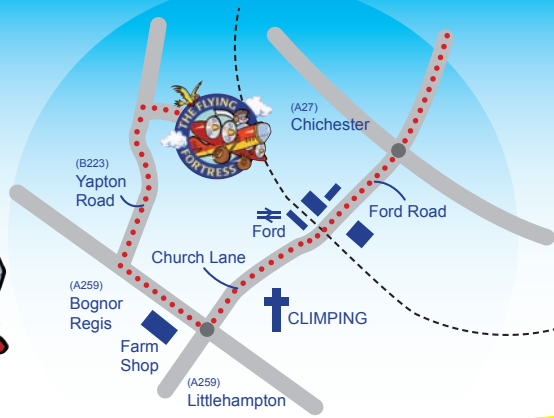

From Bognor Regis to Littlehampton

Parking

From the A27

Look out for the brown tourist signs